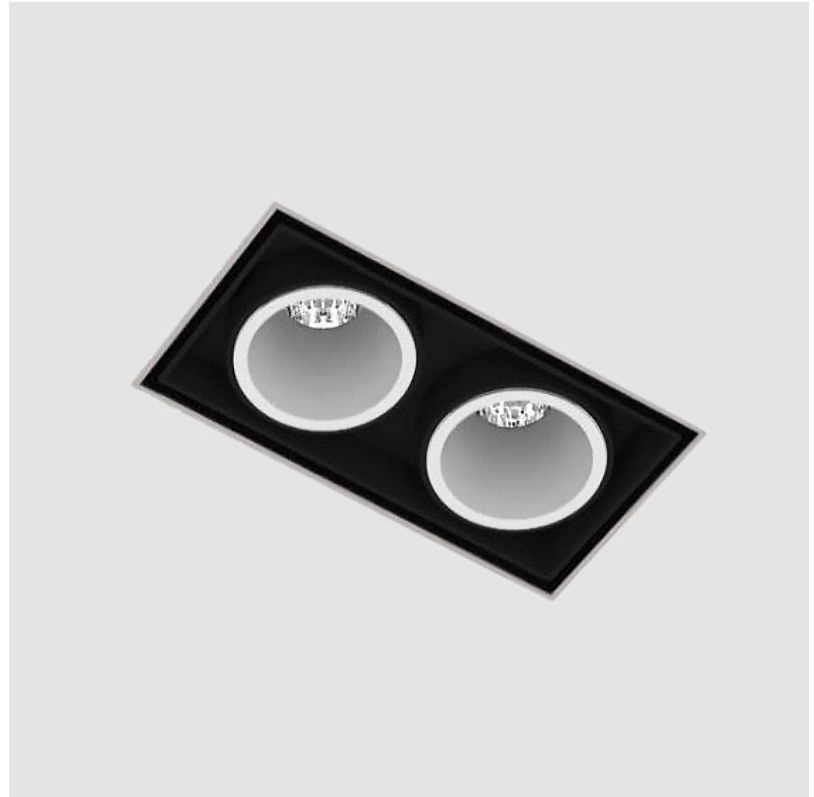

ELECTRICAL

Lamp Type: LED (Zhaga Standard)
Input Wattage (W): 7.7
Total Output Wattage (W): 6.6
Dimming: Tri-Mode (Non-Dimming and Phase Dimming (120Vac only) and 0-10V Dimming)
Driver Included: No
Driver Location: Remote
Driver Type: Constant Current - Universal
Driver Class: Class 2
Input Voltage (V): 120 - 277
Constant Current (MA): 1050

LED

Number of LEDs: 2
Color Temperature (°K): 2700 / 3000 / 3500 / 4000
Max. Delivered Lumen (lm): 319 / 348 / 356 / 363
Nominal Lumen (lm): 440 / 480 / 490 / 500
CRI: >90 CRI
Lamp Life (hrs): 50000
Upon Request: Special Color Temperature

OPTICAL

Reflector: 8 / 18 / 34
Upon Request: Special Beam Angles

RATINGS AND CERTIFICATIONS

Certified By: CSA Certified to UL and CSA Standards
Zaneen Group Inc. © 2024, 11800-388-3382, F-416-247-9319, www.zaneen.com

For international specifications by adding 'INT' at the end of the existing Model #. For assistance on 'custom' specifications, contact zteam@zaneen.com.
In a constant effort to supply the best product, we reserve the right to change specifications or materials without notice. The most recent specification sheets are found at zaneen.com