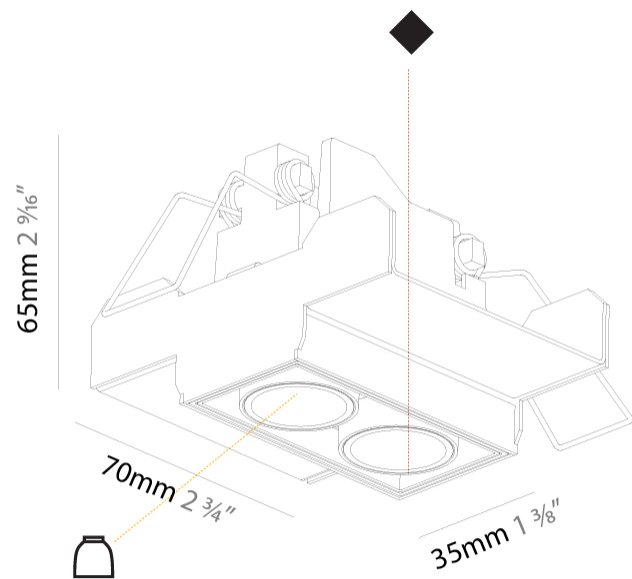

ELECTRICAL

Lamp Type: LED (Zhaga Standard)
Input Wattage (W): 7.7
Total Output Wattage (W): 6.6
Dimming: Tri-Mode (Non-Dimming and Phase Dimming (120Vac only) and 0-10V Dimming)
Driver Included: No
Driver Location: Remote
Driver Type: Constant Current - Universal
Driver Class: Class 2
Input Voltage (V): 120 - 277
Constant Current (MA): 1050

LED

Number of LEDs: 2
Color Temperature (°K): 2700 / 3000 / 3500 / 4000
Max. Delivered Lumen (lm): 319 / 348 / 356 / 363
Nominal Lumen (lm): 440 / 480 / 490 / 500
CRI: >90 CRI
Lamp Life (hrs): 50000
Upon Request: Special Color Temperature

OPTICAL

Reflector: 8 / 18 / 34
Upon Request: Special Beam Angles

RATINGS AND CERTIFICATIONS

Certified By: CSA Certified to UL and CSA Standards
Zaneen Group Inc. © 2024, 11800-388-3382, F-416-247-9319, www.zaneen.com

For international specifications by adding 'INT' at the end of the existing Model #. For assistance on 'custom' specifications, contact zteam@zaneen.com.
In a constant effort to supply the best product, we reserve the right to change specifications or materials without notice. The most recent specification sheets are found at zaneen.com